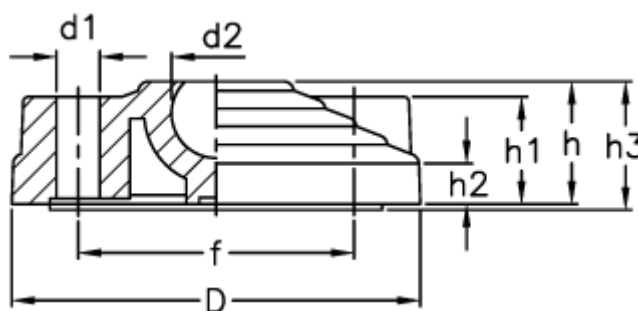

# Data Sheet

Article number: 2310301842

Description: E+G With no-slip disc  
LV.F-100-24-AS

## Measures

$D = 100$

$d1 = 12.5$

$d2 = 24$

$f = 70$

$h = 24$

$h1 = 21$

$h2 = 9$

$h3 = 27$

Max load (N) = 25000